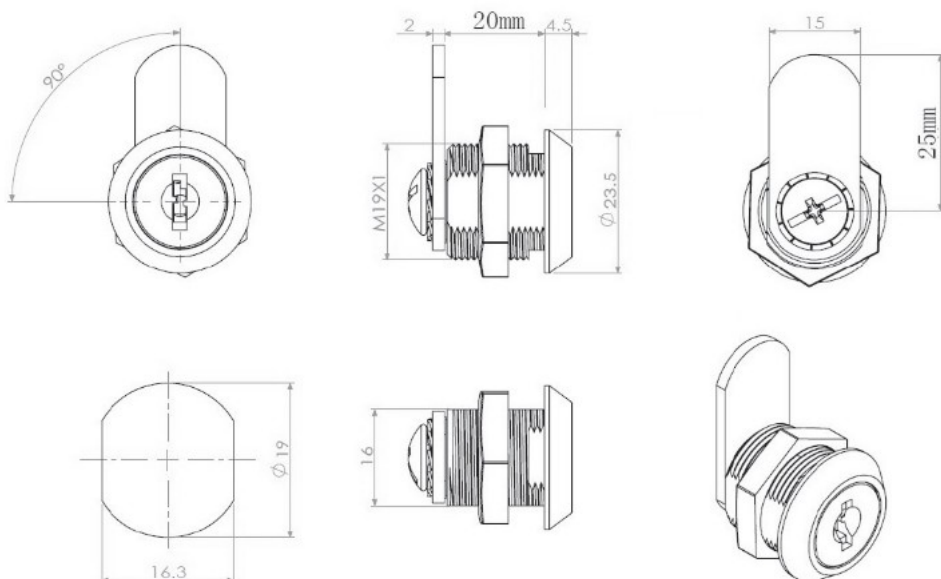

PRODUCT SHEET

Description:

Cam Lock 1920, 90DG, Black Anodized, Cam No. A01, CK SISO

Item number:

14.04.485-4

Units	Box	Carton	HS Code	Barcode
Pcs.	12	240	8301300000	
				5704866506960

SISO A/S
Mileparken 11
DK-2740 Skovlunde
Denmark
VAT: DK 24786013